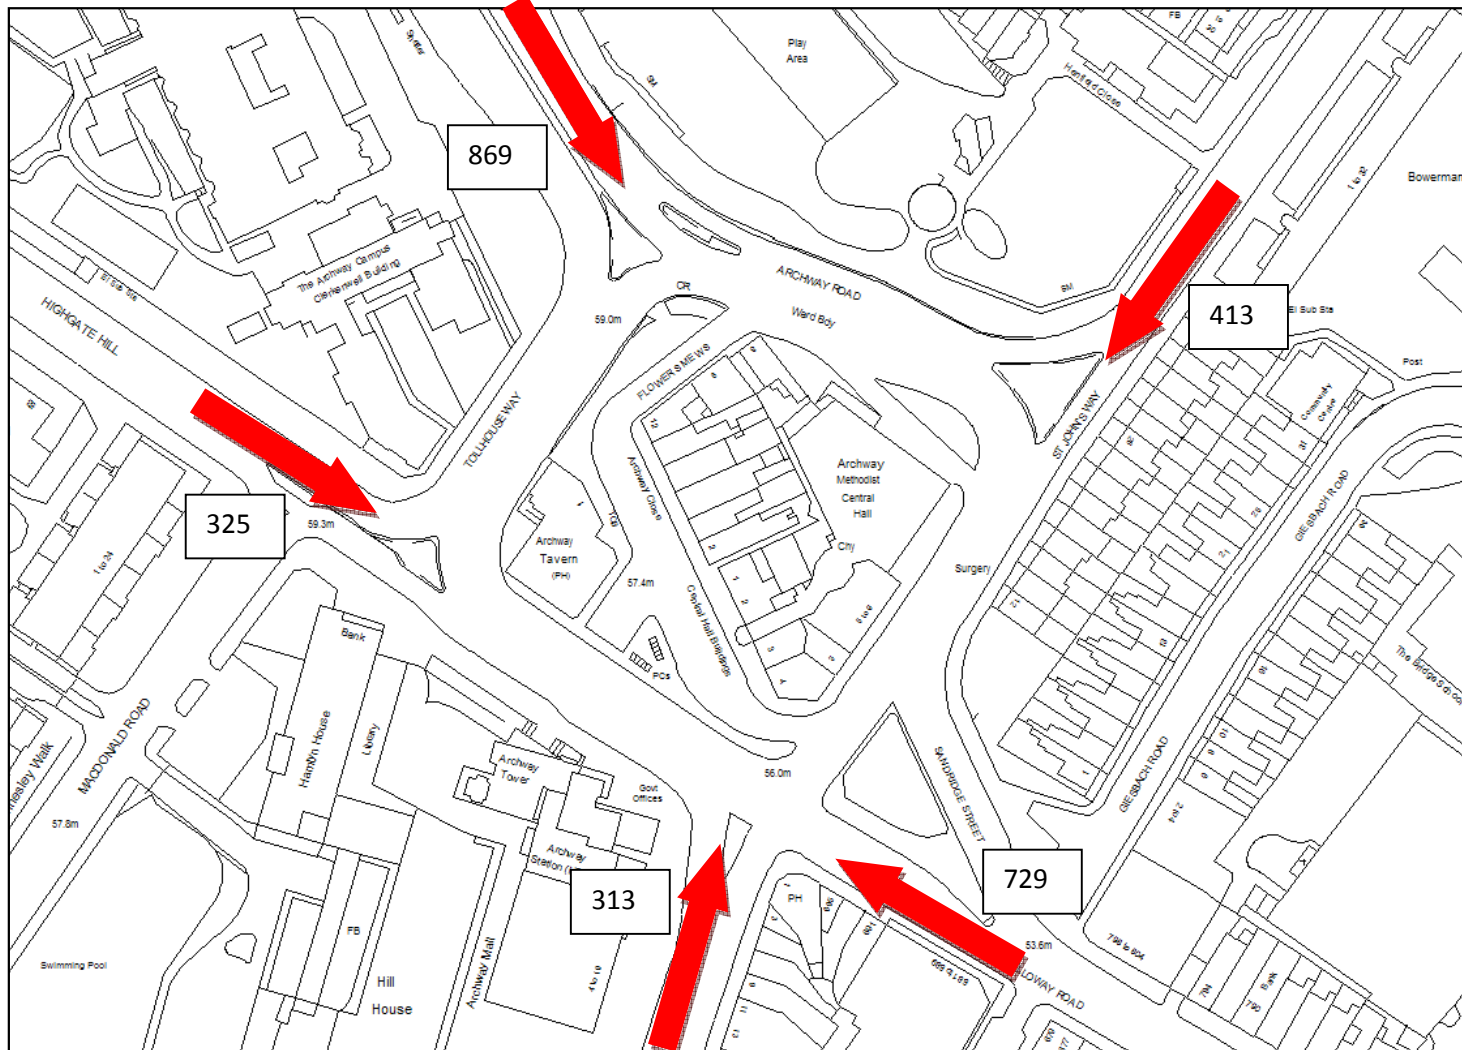

Summary of TfL Traffic Counts: 13th – 20th November 2013

AM Peak Hour (PCU's)

Inter Peak Hour (PCU's)

PM Peak Hour (PCU's)