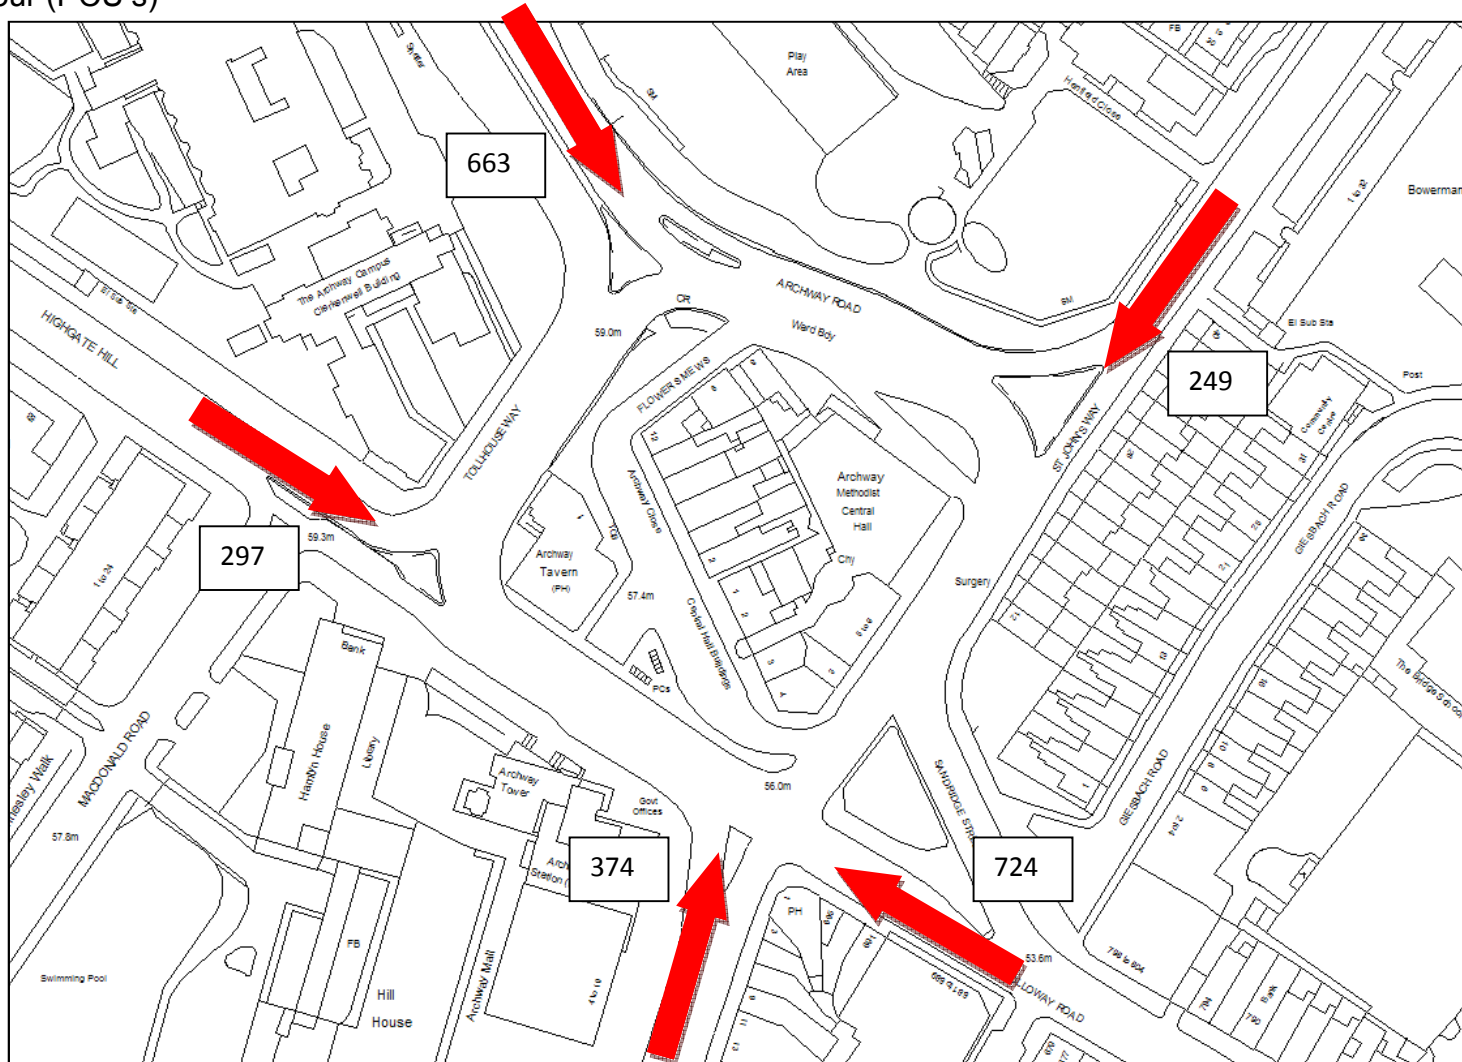

Summary of TfL Traffic Counts: 13th – 20th November 2013

AM Peak Hour (PCU's)

Inter Peak Hour (PCU's)

PM Peak Hour (PCU's)